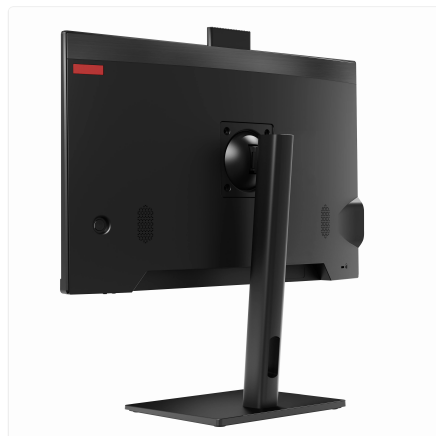

Fixed Stand

SKU: UNO24-CU5_14L-32_5-M256-12_7-X-W_OS-F

Built for the precision-driven workplace: the sleek, all-in-one solution that thrives where others falter.

Engineered for Unwavering Reliability

Harnessing the power of Intel's latest Core Ultra architecture, this 23.8-inch AIO delivers smooth, responsive performance for your most demanding business applications. Its fanless design and robust aluminium alloy construction ensure silent, durable operation in challenging environments, from the factory floor to the secure control room.

Master of Focused Connectivity

Dual Gigabit Ethernet ports provide rock-solid, high-speed network redundancy and segmentation, perfect for point-of-sale systems, digital signage, or industrial control panels. With multiple USB ports and essential video outputs, it seamlessly integrates into any existing setup, offering unparalleled flexibility without unnecessary wireless clutter.

Streamline Your Operations

The space-saving all-in-one design reduces cable mess and maximises desk space, creating a cleaner, more professional workspace. Its pop-up camera offers privacy when not in use, making it ideal for secure kiosks or confidential workstations. Ready for your custom software image, it's the dependable, no-fuss foundation that lets you focus purely on the task at hand.

DISPLAY

Screen Size	23.8 inch
Resolution	1920 × 1080
Brightness	250 nits
Viewing Angle	Horizontal 178°, Vertical 178°
Camera	Pop up, 2 Megapixel
HDMI 2.0	1
VGA	1

AUDIO

Speakers	2 × 3 Watts
Speaker Out	1
Mic In	1