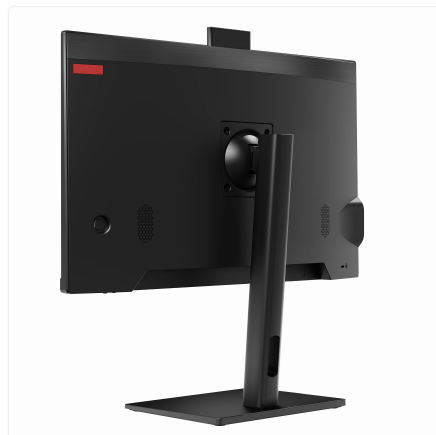

Height Adjustable Stand

SKU: UNO24-CU5_14L-32_5-M256-12_7-M-11P-HA

Unleash productivity with a seamless all-in-one design.

Engineered for business, the Thinvent® Uno 23.8" All-in-One PC consolidates your entire workstation into a single, elegant unit. It eliminates desktop clutter and complex cabling, freeing up valuable space and creating a clean, professional environment. The crisp 23.8-inch display provides a clear window into your work, supported by robust performance that effortlessly handles everyday business applications, from office suites to communication tools.

Key advantages

- Streamlined workspace: An integrated computer and monitor reduces cable mess and simplifies your setup.
- Flexible viewing: The height-adjustable stand lets you find the perfect, comfortable viewing angle for any task.
- Ready for professional networks: Dual LAN ports offer enhanced connectivity options and network redundancy for critical operations.

Ideal for

- Front desks and customer service points where a tidy, professional appearance is paramount.
- Office workstations requiring reliable, space-saving computing.
- Meeting rooms and collaborative spaces needing a compact, all-in-one presentation and conferencing solution.
- Any environment where simplicity, reliability, and a clean aesthetic are key.

DISPLAY

Screen Size	23.8 inch
Resolution	1920 × 1080
Brightness	250 nits
Viewing Angle	Horizontal 178°, Vertical 178°
Camera	Pop up, 2 Megapixel
HDMI 2.0	1
VGA	1

AUDIO

Speakers	2 × 3 Watts
Speaker Out	1
Mic In	1