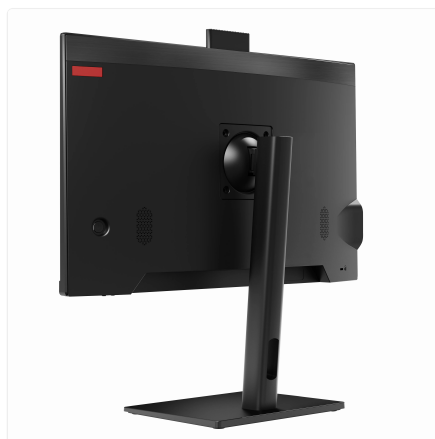

Thinvent Uno 23.8" All in One PC

Intel Core Ultra 5 125U processor

12 core, up to 4.3 GHz, 12 MB cache

Dual LAN

32GB DDR5 RAM

512GB SSD

No WiFi

Windows 11 Pro

Height Adjustable Stand

SKU: UNO24-CU5_14L-32_5-M512-12_5-X-11P-HA

Engineered for the relentless rhythm of modern business.

The Uno All-in-One PC is your sleek, centralised command centre. Forget bulky towers and tangled cables; this streamlined powerhouse integrates everything into a single, elegant footprint. With a vibrant 23.8-inch display, it delivers crisp clarity for everything from intricate schematics to live production dashboards.

Built for the demanding environment

- Effortlessly manage multiple industrial applications with smooth, responsive performance.
- Maintain critical network connections with unwavering reliability through dual Gigabit Ethernet ports.

- Enhance workplace ergonomics and collaboration with the height-adjustable stand and integrated pop-up camera.
- Benefit from the robust security and management features of Windows 11 Pro for business.
- Enjoy a clutter-free workspace that is simple to deploy, secure with a Kensington lock, and built with durable materials for long-term use.

The Thinvent Uno. Where sophisticated design meets industrial-grade dependability.