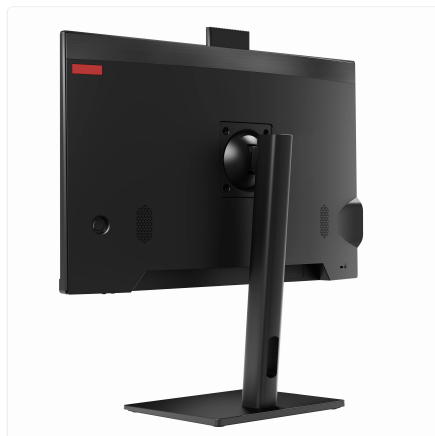

Fixed Stand

SKU: UNO24-CU5_14L-32_5-M512-12_7-X-W_OS-F

Built for the precision-driven workplace: the sleek, all-in-one solution that thrives where others falter.

Engineered for Unwavering Reliability

Harnessing the power of Intel's latest Core Ultra architecture, this 23.8-inch AIO delivers smooth, responsive performance for your most demanding business applications. Its fanless design and robust aluminium alloy construction ensure silent, durable operation in challenging environments, from the factory floor to the secure control room.

Master of Focused Connectivity

Dual Gigabit Ethernet ports provide rock-solid, high-speed network redundancy and segmentation, perfect for point-of-sale systems, digital signage, or industrial control panels. With multiple USB ports and essential video outputs, it seamlessly integrates into any existing setup, offering unparalleled flexibility without unnecessary wireless clutter.

Streamline Your Operations

The space-saving all-in-one design reduces cable mess and maximises desk space, creating a cleaner, more professional workspace. Its pop-up camera offers privacy when not in use, making it ideal for secure kiosks or confidential workstations. Ready for your custom software image, it's the dependable, no-fuss foundation that lets you focus purely on the task at hand.

DISPLAY

Screen Size	23.8 inch
Resolution	1920 × 1080
Brightness	250 nits
Viewing Angle	Horizontal 178°, Vertical 178°
Camera	Pop up, 2 Megapixel
HDMI 2.0	1
VGA	1

AUDIO

Speakers	2 × 3 Watts
Speaker Out	1
Mic In	1