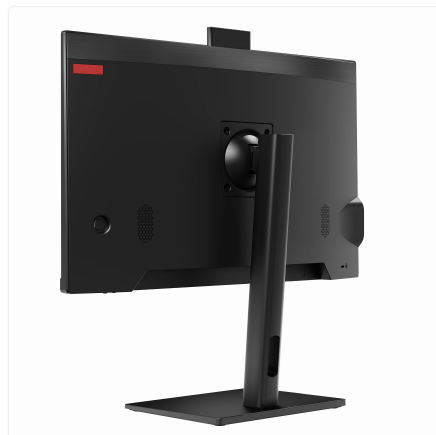

Height Adjustable Stand

SKU: UNO24-CU5_14L-32_5-M512-12_7-M-11P-HA

Unleash productivity with a seamless all-in-one design.

Engineered for business, the Thinvent® Uno 23.8" All-in-One PC consolidates your entire workstation into a single, elegant unit. It eliminates desktop clutter and complex cabling, freeing up valuable space and creating a clean, professional environment. The crisp 23.8-inch display provides a clear window into your work, supported by robust performance that effortlessly handles everyday business applications, from office suites to communication tools.

Key advantages

- Streamlined workspace: An integrated computer and monitor reduces cable mess and simplifies your setup.
- Flexible viewing: The height-adjustable stand lets you find the perfect, comfortable viewing angle for any task.
- Ready for professional networks: Dual LAN ports offer enhanced connectivity options and network redundancy for critical operations.

Ideal for

- Front desks and customer service points where a tidy, professional appearance is paramount.
- Office workstations requiring reliable, space-saving computing.
- Meeting rooms and collaborative spaces needing a compact, all-in-one presentation and conferencing solution.
- Any environment where simplicity, reliability, and a clean aesthetic are key.

DISPLAY

Screen Size	23.8 inch
Resolution	1920 × 1080
Brightness	250 nits
Viewing Angle	Horizontal 178°, Vertical 178°
Camera	Pop up, 2 Megapixel
HDMI 2.0	1
VGA	1

AUDIO

Speakers	2 × 3 Watts
Speaker Out	1
Mic In	1