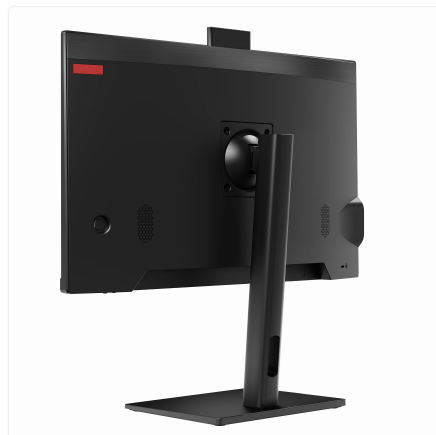

Height Adjustable Stand

SKU: UNO24-CU5_14L-8_5-M1024-12_5-M-11P-HA

Unleash productivity with a seamless all-in-one design.

Engineered for business, the Thinvent® Uno 23.8" All-in-One PC consolidates your entire workstation into a single, elegant unit. It eliminates desktop clutter and complex cabling, freeing up valuable space and creating a clean, professional environment. The crisp 23.8-inch display provides a clear window into your work, supported by robust performance that effortlessly handles everyday business applications, from office suites to communication tools.

Key advantages

- Streamlined workspace: An integrated computer and monitor reduces cable mess and simplifies your setup.
- Flexible viewing: The height-adjustable stand lets you find the perfect, comfortable viewing angle for any task.
- Ready for professional networks: Dual LAN ports offer enhanced connectivity options and network redundancy for critical operations.

Ideal for

- Front desks and customer service points where a tidy, professional appearance is paramount.
- Office workstations requiring reliable, space-saving computing.
- Meeting rooms and collaborative spaces needing a compact, all-in-one presentation and conferencing solution.
- Any environment where simplicity, reliability, and a clean aesthetic are key.

DISPLAY

Screen Size	23.8 inch
Resolution	1920 × 1080
Brightness	250 nits
Viewing Angle	Horizontal 178°, Vertical 178°
Camera	Pop up, 2 Megapixel
HDMI 2.0	1
VGA	1

AUDIO

Speakers	2 × 3 Watts
Speaker Out	1
Mic In	1