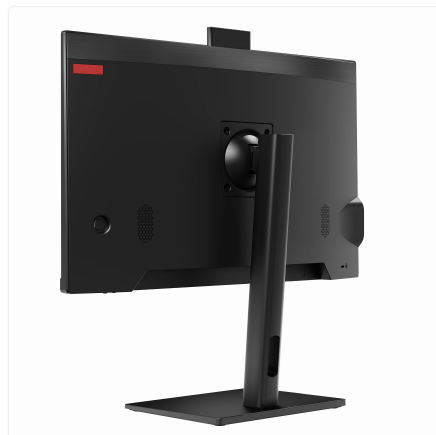

Height Adjustable Stand

SKU: UNO24-CU5_14L-8_5-M1024-12_7-M-11P-HA

Unleash productivity with a seamless all-in-one design.

Engineered for business, the Thinvent® Uno 23.8" All-in-One PC consolidates your entire workstation into a single, elegant unit. It eliminates desktop clutter and complex cabling, freeing up valuable space and creating a clean, professional environment. The crisp 23.8-inch display provides a clear window into your work, supported by robust performance that effortlessly handles everyday business applications, from office suites to communication tools.

Key advantages

- Streamlined workspace: An integrated computer and monitor reduces cable mess and simplifies your setup.
- Flexible viewing: The height-adjustable stand lets you find the perfect, comfortable viewing angle for any task.
- Ready for professional networks: Dual LAN ports offer enhanced connectivity options and network redundancy for critical operations.

Ideal for

- Front desks and customer service points where a tidy, professional appearance is paramount.
- Office workstations requiring reliable, space-saving computing.
- Meeting rooms and collaborative spaces needing a compact, all-in-one presentation and conferencing solution.
- Any environment where simplicity, reliability, and a clean aesthetic are key.

DISPLAY

Screen Size	23.8 inch
Resolution	1920 × 1080
Brightness	250 nits
Viewing Angle	Horizontal 178°, Vertical 178°
Camera	Pop up, 2 Megapixel
HDMI 2.0	1
VGA	1

AUDIO

Speakers	2 × 3 Watts
Speaker Out	1
Mic In	1