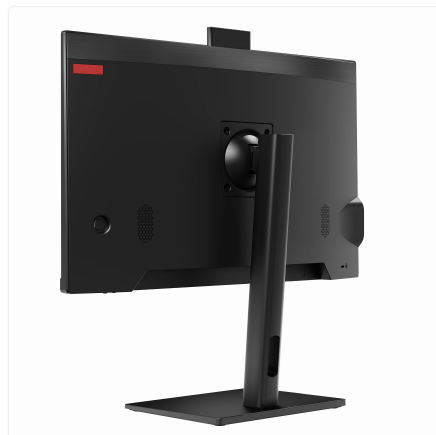

Thinvent Uno 23.8" All in One PC

Intel Core Ultra 5 125U processor

12 core, up to 4.3 GHz, 12 MB cache

Dual LAN

8GB DDR5 RAM

128GB SSD

Dual Band WiFi

Windows 11 Pro

Height Adjustable Stand

SKU: UNO24-CU5_14L-8_5-M128-12_5-M-11P-HA

Unleash productivity with a seamless all-in-one design.

Engineered for business, the Thinvent® Uno 23.8" All-in-One PC consolidates your entire workstation into a single, elegant unit. It eliminates desktop clutter and complex cabling, freeing up valuable space and creating a clean, professional environment. The crisp 23.8-inch display provides a clear window into your work, supported by robust performance that effortlessly handles everyday business applications, from office suites to communication tools.

Key advantages

- Streamlined workspace: An integrated computer and monitor reduces cable mess and simplifies your setup.
- Flexible viewing: The height-adjustable stand lets you find the perfect, comfortable viewing angle for any task.
- Ready for professional networks: Dual LAN ports offer enhanced connectivity options and network redundancy for critical operations.

- Enterprise-grade security: Windows 11 Pro provides the advanced management and security features modern businesses require.
- Uninterrupted workflow: With a pop-up camera and integrated speakers, you're always ready for clear, professional video conferences.

Ideal for

- Front desks and customer service points where a tidy, professional appearance is paramount.
- Office workstations requiring reliable, space-saving computing.
- Meeting rooms and collaborative spaces needing a compact, all-in-one presentation and conferencing solution.
- Any environment where simplicity, reliability, and a clean aesthetic are key.