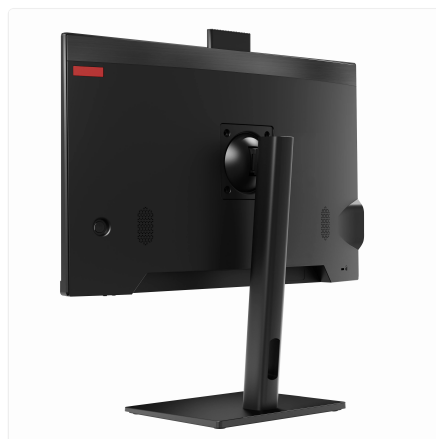

Thinvent Uno 23.8" All in One PC

Intel Core Ultra 5 125U processor

12 core, up to 4.3 GHz, 12 MB cache

Dual LAN

8GB DDR5 RAM

256GB SSD

No WiFi

Windows 11 Pro

Height Adjustable Stand

SKU: UNO24-CU5_14L-8_5-M256-12_5-X-11P-HA

Engineered for the relentless rhythm of modern business.

The Uno All-in-One PC is your sleek, centralised command centre. Forget bulky towers and tangled cables; this streamlined powerhouse integrates everything into a single, elegant footprint. With a vibrant 23.8-inch display, it delivers crisp clarity for everything from intricate schematics to live production dashboards.

Built for the demanding environment

- Effortlessly manage multiple industrial applications with smooth, responsive performance.
- Maintain critical network connections with unwavering reliability through dual Gigabit Ethernet ports.

- Enhance workplace ergonomics and collaboration with the height-adjustable stand and integrated pop-up camera.
- Benefit from the robust security and management features of Windows 11 Pro for business.
- Enjoy a clutter-free workspace that is simple to deploy, secure with a Kensington lock, and built with durable materials for long-term use.

The Thinvent Uno. Where sophisticated design meets industrial-grade dependability.