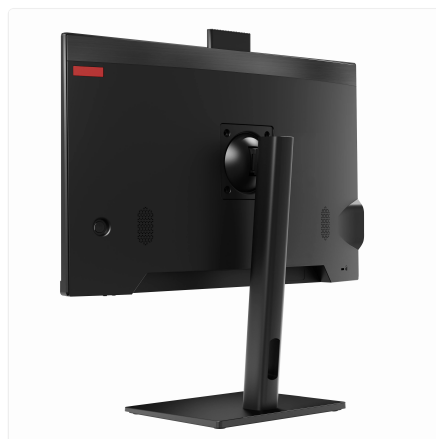

Thinvent Uno 23.8" All in One PC

Intel Core Ultra 5 125U processor

12 core, up to 4.3 GHz, 12 MB cache

Dual LAN

8GB DDR5 RAM

256GB SSD

No WiFi

Windows 11 Pro

Height Adjustable Stand

SKU: UNO24-CU5_14L-8_5-M256-12_7-X-11P-HA

Engineered for the relentless rhythm of modern business.

The Uno All-in-One PC is your sleek, centralised command centre. Forget bulky towers and tangled cables; this streamlined powerhouse integrates everything into a single, elegant footprint. With a vibrant 23.8-inch display, it delivers crisp clarity for everything from intricate schematics to live production dashboards.

Built for the demanding environment

- Effortlessly manage multiple industrial applications with smooth, responsive performance.
- Maintain critical network connections with unwavering reliability through dual Gigabit Ethernet ports.

- Enhance workplace ergonomics and collaboration with the height-adjustable stand and integrated pop-up camera.
- Benefit from the robust security and management features of Windows 11 Pro for business.
- Enjoy a clutter-free workspace that is simple to deploy, secure with a Kensington lock, and built with durable materials for long-term use.

The Thinvent Uno. Where sophisticated design meets industrial-grade dependability.