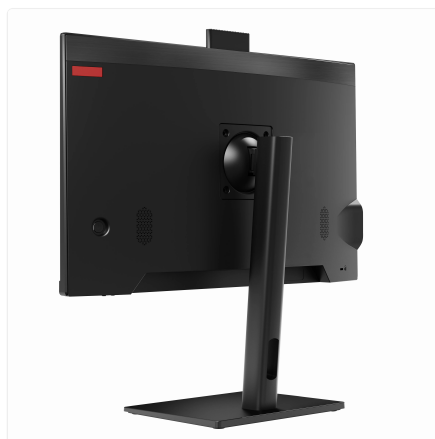

Thinvent Uno 23.8" All in One PC

Intel Core Ultra 5 125U processor

12 core, up to 4.3 GHz, 12 MB cache

Dual LAN

8GB DDR5 RAM

512GB SSD

No WiFi

Windows 11 Pro

Height Adjustable Stand

SKU: UNO24-CU5_14L-8_5-M512-12_5-X-11P-HA

Engineered for the relentless rhythm of modern business.

The Uno All-in-One PC is your sleek, centralised command centre. Forget bulky towers and tangled cables; this streamlined powerhouse integrates everything into a single, elegant footprint. With a vibrant 23.8-inch display, it delivers crisp clarity for everything from intricate schematics to live production dashboards.

Built for the demanding environment

- Effortlessly manage multiple industrial applications with smooth, responsive performance.
- Maintain critical network connections with unwavering reliability through dual Gigabit Ethernet ports.

- Enhance workplace ergonomics and collaboration with the height-adjustable stand and integrated pop-up camera.
- Benefit from the robust security and management features of Windows 11 Pro for business.
- Enjoy a clutter-free workspace that is simple to deploy, secure with a Kensington lock, and built with durable materials for long-term use.

The Thinvent Uno. Where sophisticated design meets industrial-grade dependability.