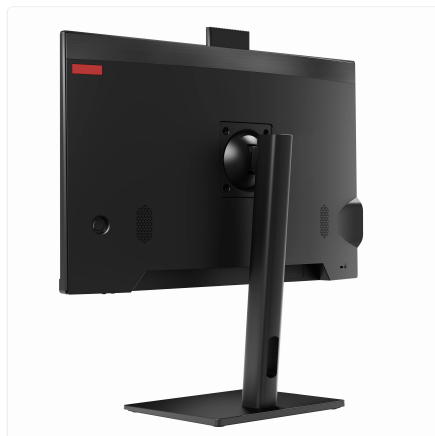

### Engineered for Unwavering Reliability

Harnessing the power of Intel's latest Core Ultra architecture, this 23.8-inch AIO delivers smooth, responsive performance for your most demanding business applications. Its fanless design and robust aluminium alloy construction ensure silent, durable operation in challenging environments, from the factory floor to the secure control room.

### Master of Focused Connectivity

Dual Gigabit Ethernet ports provide rock-solid, high-speed network redundancy and segmentation, perfect for point-of-sale systems, digital signage, or industrial control panels. With multiple USB ports and essential video outputs, it seamlessly integrates into any existing setup, offering unparalleled flexibility without unnecessary wireless clutter.

### Streamline Your Operations

The space-saving all-in-one design reduces cable mess and maximises desk space, creating a cleaner, more professional workspace. Its pop-up camera offers privacy when not in use, making it ideal for secure kiosks or confidential workstations. Ready for your custom software image, it's the dependable, no-fuss foundation that lets you focus purely on the task at hand.