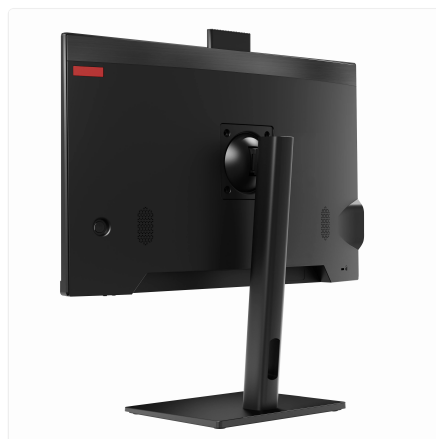

Thinvent Uno 23.8" All in One PC

Intel Core Ultra 5 125U processor

12 core, up to 4.3 GHz, 12 MB cache

Dual LAN

8GB DDR5 RAM

512GB SSD

No WiFi

Windows 11 Pro

Height Adjustable Stand

SKU: UNO24-CU5_14L-8_5-M512-12_7-X-11P-HA

Engineered for the relentless rhythm of modern business.

The Uno All-in-One PC is your sleek, centralised command centre. Forget bulky towers and tangled cables; this streamlined powerhouse integrates everything into a single, elegant footprint. With a vibrant 23.8-inch display, it delivers crisp clarity for everything from intricate schematics to live production dashboards.

Built for the demanding environment

- Effortlessly manage multiple industrial applications with smooth, responsive performance.
- Maintain critical network connections with unwavering reliability through dual Gigabit Ethernet ports.

- Enhance workplace ergonomics and collaboration with the height-adjustable stand and integrated pop-up camera.
- Benefit from the robust security and management features of Windows 11 Pro for business.
- Enjoy a clutter-free workspace that is simple to deploy, secure with a Kensington lock, and built with durable materials for long-term use.

The Thinvent Uno. Where sophisticated design meets industrial-grade dependability.