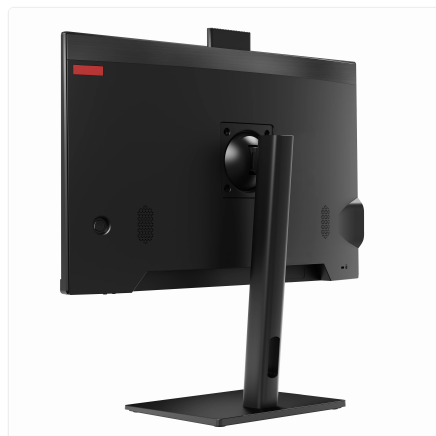

Immerse yourself in vibrant visuals on the expansive 23.8-inch Full HD (1920 × 1080) display, offering crystal-clear detail, 250 nits brightness, and an exceptional 178° horizontal and vertical viewing angle for comfortable viewing from any perspective. Designed for optimal comfort and productivity, the sleek AIO chassis comes equipped with a height-adjustable stand, allowing you to tailor your viewing experience, complemented by a privacy-focused pop-up 2 Megapixel camera for secure video conferencing.

Connectivity is robust and reliable

- Seamlessly connect with its 1000 Mbps Ethernet port for unwavering wired network stability.
- Utilize multiple video outputs, including 1 HDMI and 1 VGA, for versatile display setups.
- Benefit from 2 USB 3.2 and 4 USB 2.0 ports (2 side, 2 rear) for all your peripherals.
- Enjoy integrated audio from 2 × 3 Watts speakers, with dedicated speaker out and mic in ports.

The Thinvent® Uno features a durable housing crafted from aluminium alloy, steel, and ABS plastic, ensuring longevity and a premium black finish. Operating on FreeDOS, it offers you the flexibility to install your preferred operating system. For enhanced security, a Kensington Lock slot is included. This reliable system is certified with RoHS, ISO, and BIS standards, affirming its quality and environmental compliance. Please note, this model does not include built-in WiFi, prioritizing stable wired connections for consistent performance.