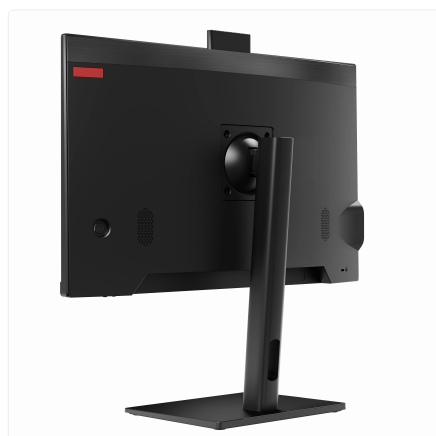

Thinvent Uno 23.8" All in One PC

Intel Core i3-1215U processor

6 core, up to 4.4 GHz, 10 MB cache

16GB DDR4 RAM

512GB SSD

No WiFi

Windows 11 Pro

Fixed Stand

SKU: UNO24-I3_12-16-M512-12_10-X-11P-F

Thinvent® Uno: Your Powerhouse All-in-One for Seamless Productivity.

Experience unparalleled efficiency with the Thinvent® Uno 23.8" All in One PC, engineered for peak performance and a clutter-free workspace.

Performance That Powers Your Day

- Drive through tasks with the Intel® Core™ i3-1215U processor, featuring 6 cores and speeds up to 4.4 GHz, backed by a 10 MB cache for responsive multitasking.
- Enjoy lightning-fast boot times and application loading thanks to the expansive 1TB SSD storage.
- With 4GB DDR4 RAM, you'll experience smooth operation for everyday computing needs.

Immersive Display & Smart Features

- Marvel at crystal-clear visuals on the 23.8-inch Full HD (1920 × 1080) display, offering vibrant colours and wide 178° viewing angles for an exceptional visual experience.
- Maintain privacy with the integrated 2 Megapixel pop-up camera, perfect for secure video conferencing.
- Enhance your audio experience with powerful 2 × 3 Watt built-in speakers.

Connectivity & Design for Modern Workspaces

- Connect all your essential peripherals with ease, featuring 2 USB 3.2 ports, 4 USB 2.0 ports (2 side-mounted), HDMI, and VGA outputs for extended displays.
- Ensure stable and high-speed internet with a dedicated 1000 Mbps Ethernet port.
- Crafted with a sleek black aluminium alloy, steel, and ABS plastic housing, its compact 541mm × 400mm × 55mm design with a fixed stand fits seamlessly into any environment.
- Protect your investment with an integrated Kensington Lock.

Reliability & Professional-Grade OS