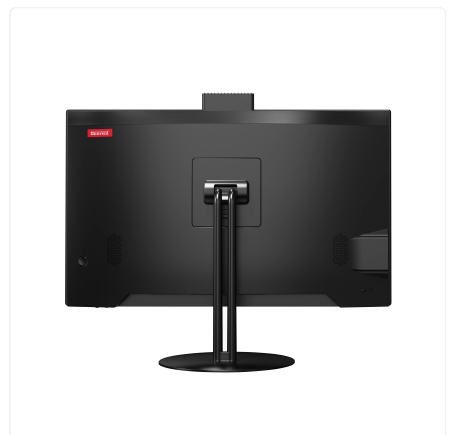

Thinvent Uno 23.8" All in One PC

Intel Core i3-1215U processor

6 core, up to 4.4 GHz, 10 MB cache

16GB DDR4 RAM

512GB SSD

Dual Band WiFi

Without OS

Height Adjustable Stand

SKU: UNO24-I3_12-16-M512-12_10-M-W_OS-HA

Unleash Your Potential, Unclutter Your Space.

Experience seamless productivity and brilliant visuals with the Thinvent® Uno 23.8" All in One PC. Engineered for performance and elegance, this AIO brings power and style to any desk, merging a sleek design with robust capabilities.

Unmatched Performance

- Power through tasks with the Intel® Core™ i3-1215U processor, featuring 6 cores and bursting up to 4.4 GHz, ensuring responsive multitasking.
- Enjoy fluid operation across all your applications with 16GB DDR4 RAM.
- A super-fast 256GB SSD delivers lightning-quick boot times and rapid data access, enhancing your workflow.

Vibrant Display and Ergonomics

- Immerse yourself in a stunning 23.8-inch Full HD (1920 × 1080) display, offering crisp visuals, 250 nits brightness, and expansive 178° viewing angles.

- Achieve personalized comfort with a height-adjustable stand, designed to perfectly suit your viewing needs.

Thoughtful Connectivity and Design

- Engage in clear video calls with the privacy-conscious 2 Megapixel pop-up camera.
- Stay connected with dual-band Wi-Fi 5 (802.11ac) and Gigabit Ethernet for reliable networking.
- Connect all your devices with versatile ports, including 2x USB 3.2, 4x USB 2.0, HDMI, and VGA.
- The durable black housing, crafted from aluminium alloy, steel, and ABS plastic, adds a premium, modern touch to any environment.

Your PC, Your Way

- Delivered without an operating system, offering the flexibility to install your preferred OS.
- Built to last and certified for quality with RoHS, ISO, and BIS standards.