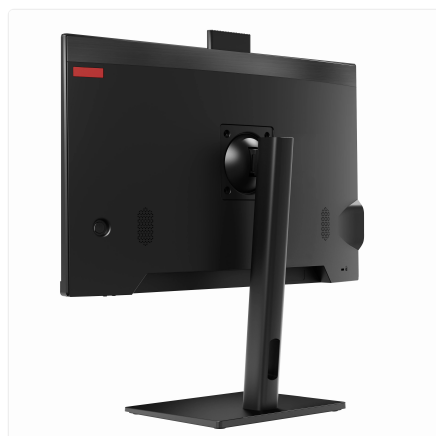

Certifications and Reliability

- RoHS, ISO, and BIS certified for quality and compliance.