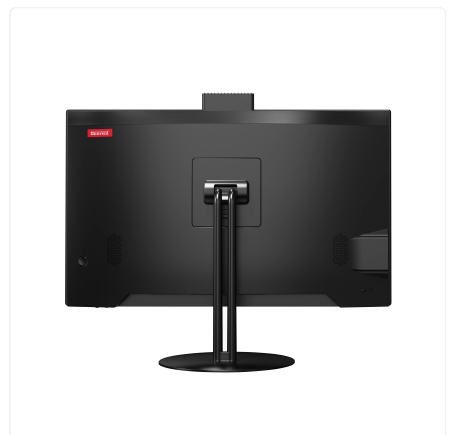

Thinvent Uno 23.8" All in One PC

Intel Core i3-1215U processor

6 core, up to 4.4 GHz, 10 MB cache

32GB DDR4 RAM

512GB SSD

Dual Band WiFi

Without OS

Height Adjustable Stand

SKU: UNO24-I3_12-32-M512-12_5-M-W_OS-HA

Unleash Your Potential, Unclutter Your Space.

Experience seamless productivity and brilliant visuals with the Thinvent® Uno 23.8" All in One PC. Engineered for performance and elegance, this AIO brings power and style to any desk, merging a sleek design with robust capabilities.

Unmatched Performance

- Power through tasks with the Intel® Core™ i3-1215U processor, featuring 6 cores and bursting up to 4.4 GHz, ensuring responsive multitasking.
- Enjoy fluid operation across all your applications with 16GB DDR4 RAM.
- A super-fast 256GB SSD delivers lightning-quick boot times and rapid data access, enhancing your workflow.

Vibrant Display and Ergonomics

- Immerse yourself in a stunning 23.8-inch Full HD (1920 × 1080) display, offering crisp visuals, 250 nits brightness, and expansive 178° viewing angles.

- Achieve personalized comfort with a height-adjustable stand, designed to perfectly suit your viewing needs.

Thoughtful Connectivity and Design

- Engage in clear video calls with the privacy-conscious 2 Megapixel pop-up camera.
- Stay connected with dual-band Wi-Fi 5 (802.11ac) and Gigabit Ethernet for reliable networking.
- Connect all your devices with versatile ports, including 2x USB 3.2, 4x USB 2.0, HDMI, and VGA.
- The durable black housing, crafted from aluminium alloy, steel, and ABS plastic, adds a premium, modern touch to any environment.

Your PC, Your Way

- Delivered without an operating system, offering the flexibility to install your preferred OS.
- Built to last and certified for quality with RoHS, ISO, and BIS standards.