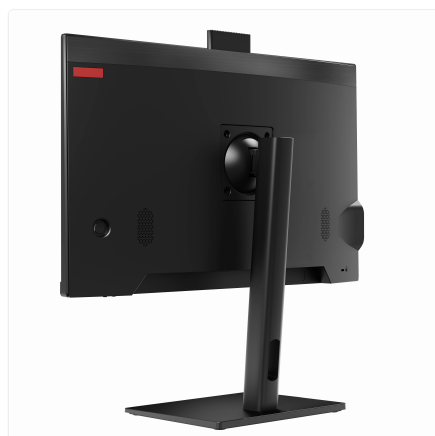

Thinvent Uno 23.8" All in One PC

Intel Core i3-1215U processor

6 core, up to 4.4 GHz, 10 MB cache

4GB DDR4 RAM

1TB SSD

Dual Band WiFi

Windows 11 IoT Value

Fixed Stand

SKU: UNO24-I3_12-4-M1024-12_5-M-11V-F

Elevate Your Workspace: Power, Performance, and Precision in One Sleek Design.

Experience the future of computing with the Thinvent® Uno 23.8" All in One PC. Engineered for efficiency and built for diverse environments, this elegant solution combines robust performance with a space-saving footprint, ideal for businesses, education, and modern home offices.

Unleash exceptional productivity

- Powered by an Intel Core i3-1215U processor (6 cores, up to 4.4 GHz), ensuring seamless multitasking and rapid application execution.
- 16GB DDR4 RAM for smooth operation, even with multiple programs.
- A blazing-fast 512GB SSD slashes boot times and accelerates data access, keeping you productive.

Immersive visuals and clear communication

- A vibrant 23.8" Full HD (1920x1080) display offers stunning clarity and expansive 178° viewing angles.

- The integrated pop-up 2 Megapixel camera ensures privacy and professional video calls.
- Dual 3-watt speakers provide clear audio for conferences and multimedia.

Connect with confidence

- Comprehensive connectivity: 2x USB 3.2, 4x USB 2.0, HDMI, VGA, Gigabit Ethernet, and dual-band Wi-Fi 5 ensures you're always connected.
- Operating on Microsoft Windows 11 IoT Enterprise LTSC 2024 Value, benefit from long-term stability, enhanced security, and specialized enterprise features.

Built to last