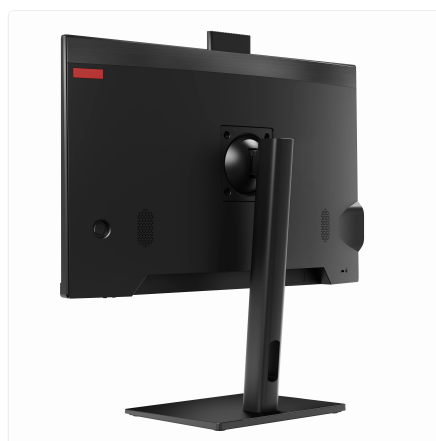

Thinvent Uno 23.8" All in One PC

Intel Core i3-1215U processor

6 core, up to 4.4 GHz, 10 MB cache

64GB DDR4 RAM

1TB SSD

No WiFi

DOS

Fixed Stand

SKU: UNO24-I3_12-64-M1024-12_5-X-DOS-F

Unleash unparalleled performance and reliability with the Thinvent® Uno All-in-One PC.

Engineered for demanding workloads, the Thinvent® Uno is your ultimate partner for productivity. Its Intel® Core™ i3-1215U processor, featuring 6 cores with speeds up to 4.4 GHz and a 10 MB cache, ensures blazing-fast processing. Paired with a massive 32GB DDR4 RAM, experience fluid multitasking and effortless handling of complex applications. The lightning-fast 256GB SSD guarantees rapid boot-ups and instantaneous data access, keeping you productive without delay.

Immersive Visuals and Privacy

Delve into crystal-clear visuals on the expansive 23.8-inch Full HD (1920 × 1080) display. Enjoy vibrant colors and sharp details from virtually any perspective with its wide 178° horizontal and vertical viewing angles, all at a comfortable 250 nits brightness. For secure online collaboration, the integrated 2 Megapixel pop-up camera offers privacy on demand, while dual 3-watt speakers provide clear audio for calls and content.

Robust Connectivity and Design

The Thinvent® Uno provides a wealth of connectivity options for your peripherals and network.

Connectivity Features

- 1000 Mbps Ethernet for stable, high-speed internet.
- HDMI and VGA ports for versatile display output.
- Abundant USB ports: 2x USB 3.2 and 4x USB 2.0 (including 2 convenient side ports).
- Dedicated Speaker Out and Mic In for comprehensive audio control.