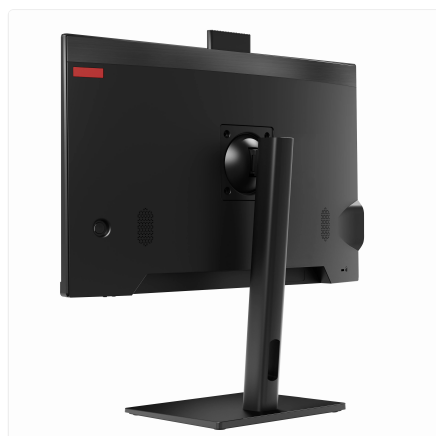

Thinvent Uno 23.8" All in One PC

Intel Core i3-1215U processor

6 core, up to 4.4 GHz, 10 MB cache

64GB DDR4 RAM

128GB SSD

Dual Band WiFi

Without OS

Fixed Stand

SKU: UNO24-I3_12-64-M128-12_10-M-W_OS-F

Thinvent Uno: Power Your Productivity, Unclutter Your Space.

Experience streamlined efficiency and a minimalist aesthetic with the Thinvent® Uno 23.8" All in One PC. This elegant device integrates powerful computing with a stunning display, designed to enhance any modern workspace.

Unrivaled Performance

At its core, the Intel® Core™ i3-1215U processor delivers

- 6 cores for exceptional multitasking
- Speeds up to 4.4 GHz for rapid processing
- 10 MB cache for highly responsive computing

Combined with a swift 512GB SSD and 4GB DDR4 RAM, you'll enjoy lightning-fast boot times and smooth application performance.

Immersive Visuals and Audio

Dive into vibrant Full HD visuals on the expansive 23.8-inch display, boasting a sharp 1920 × 1080 resolution and impressive 178° horizontal and vertical viewing angles. Engage in clear video calls with the privacy-focused 2 Megapixel pop-up camera, and enjoy integrated audio from the 2 × 3 Watt speakers.

Comprehensive Connectivity and Sleek Design

Stay effortlessly connected with versatile options

- 2x USB 3.2 and 4x USB 2.0 for all your peripherals
- HDMI and VGA ports for multi-monitor setups
- Gigabit Ethernet and dual-band Wi-Fi 5 (802.11ac) for reliable networking

Its slim 541mm × 400mm × 55mm black chassis, crafted from durable aluminium alloy, steel, and ABS plastic, sits elegantly on its fixed stand. A Kensington Lock provides added physical security.

Ultimate Flexibility and Certified Quality