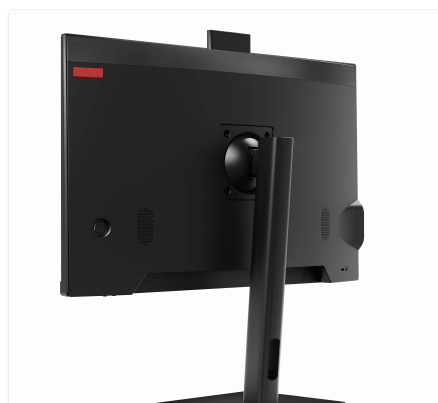

Thinvent Uno 23.8" All in One PC

Intel Core i3-1215U processor

6 core, up to 4.4 GHz, 10 MB cache

8GB DDR4 RAM

512GB SSD

No WiFi

Thinix Embedded Linux

Fixed Stand

SKU: UNO24-I3_12-8-M512-12_5-X-THINUX-F

Thinvent® Uno: Your Gateway to Secure and Seamless Productivity.

Experience robust performance and unwavering reliability with the Thinvent® Uno 23.8" All-in-One PC. Designed for demanding business environments, this powerhouse integrates a vibrant display with cutting-edge computing into a sleek, space-saving design.

Unleash Your Potential

- Driven by an Intel® Core™ i3-1215U processor with 6 cores and a max frequency of 4.4 GHz, delivering swift multitasking and efficient workflow.
- Conquer intensive applications with 32GB DDR4 RAM, ensuring ultra-smooth operation.
- Boot instantly and access files in a flash with a lightning-fast 1TB SSD.

Crystal Clear Visuals & Connectivity

- Immerse yourself in a brilliant 23.8-inch Full HD (1920x1080) display, offering 178° viewing angles and 250 nits brightness for exceptional clarity.
- Stay connected with an integrated 2 Megapixel pop-up camera, perfect for video conferencing.
- Extensive port options include 1 HDMI, 1 VGA, 2 USB 3.2, and 4 USB 2.0 ports for all your peripherals.

- Benefit from rock-solid wired networking with 1000 Mbps Ethernet for secure and stable connectivity.

Thinix™ Embedded Linux – Smart & Secure