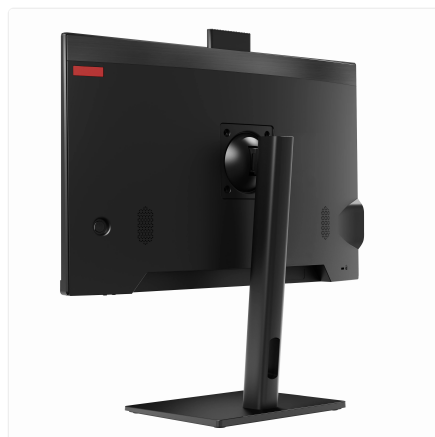

Thinvent Uno 23.8" All in One PC

Intel Core i3-1215U processor

6 core, up to 4.4 GHz, 10 MB cache

Dual LAN

16GB DDR4 RAM

1TB SSD

Dual Band WiFi

Thinix Embedded Linux

Fixed Stand

SKU: UNO24-I3_12L-16-M1024-12_5-M-THINUX-F

Your complete, space-saving solution for digital signage and kiosk applications.

Streamlined for business, ready for action

This all-in-one PC is engineered for reliability in demanding commercial environments. Its robust aluminium alloy chassis and fixed stand ensure stability in high-traffic areas, while the integrated 23.8" display provides crisp, clear visuals for customer engagement and information display.

Key benefits

- Unmatched simplicity: With our Thinix™ Embedded Linux OS, enjoy a secure, stable platform that boots instantly and requires minimal IT overhead.
- Always connected: Dual Gigabit LAN ports provide network redundancy for mission-critical operations, keeping your digital signage or point-of-sale system online.

- Remote management made easy: Remotely configure, update, and troubleshoot from any web browser, dramatically reducing site visits and maintenance costs.
- Commercial-grade durability: Built from robust materials and designed for 24/7 operation in shops, restaurants, and industrial settings.

Ideal for

- Digital menu boards and retail signage
- Interactive kiosks and wayfinding systems
- Thin client and desktop virtualisation terminals
- Industrial control and monitoring stations

Experience the Thinvent difference: a purpose-built machine that just works, day in and day out.