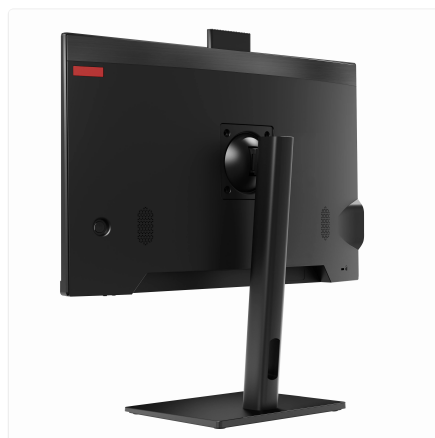

Fixed Stand

SKU: UNO24-I3_12L-16-M1024-12_7-M-U-F

The streamlined hub for modern business: Introducing the Thinvent Uno All-in-One PC.

A productivity powerhouse in a single, elegant unit

Say goodbye to bulky towers and messy cables. The Thinvent Uno integrates everything into a sleek, space-saving design that brings clarity and professionalism to any environment. Its crisp 23.8-inch display is perfect for client presentations, daily operations, or digital signage, ensuring a sharp and professional image.

Ideal for demanding commercial settings

This is the dependable workhorse built for the real world. Its resilient construction and dual LAN ports make it a perfect fit for point-of-sale systems, hotel management, factory floor monitoring, or secure office workstations. It thrives where simplicity, durability, and consistent performance are paramount.

DISPLAY

Screen Size	23.8 inch
Resolution	1920 × 1080
Brightness	250 nits
Viewing Angle	Horizontal 178°, Vertical 178°
Camera	Pop up, 2 Megapixel
HDMI	1
VGA	1

AUDIO

Speakers	2 × 3 Watts
Speaker Out	1
Mic In	1