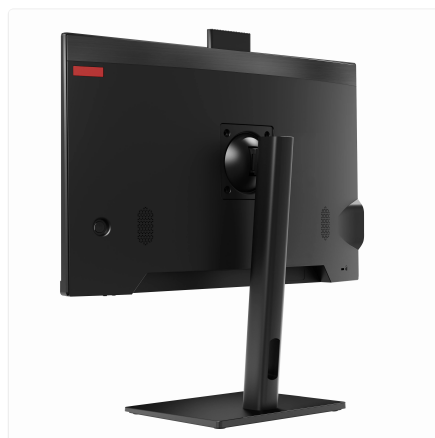

Fixed Stand

SKU: UNO24-I3_12L-16-M128-12_10-M-U-F

The streamlined hub for modern business: Introducing the Thinvent Uno All-in-One PC.

A productivity powerhouse in a single, elegant unit

Say goodbye to bulky towers and messy cables. The Thinvent Uno integrates everything into a sleek, space-saving design that brings clarity and professionalism to any environment. Its crisp 23.8-inch display is perfect for client presentations, daily operations, or digital signage, ensuring a sharp and professional image.

Ideal for demanding commercial settings

This is the dependable workhorse built for the real world. Its resilient construction and dual LAN ports make it a perfect fit for point-of-sale systems, hotel management, factory floor monitoring, or secure office workstations. It thrives where simplicity, durability, and consistent performance are paramount.

DISPLAY

| | |
|---------------|--------------------------------|
| Screen Size | 23.8 inch |
| Resolution | 1920 × 1080 |
| Brightness | 250 nits |
| Viewing Angle | Horizontal 178°, Vertical 178° |
| Camera | Pop up, 2 Megapixel |
| HDMI | 1 |
| VGA | 1 |