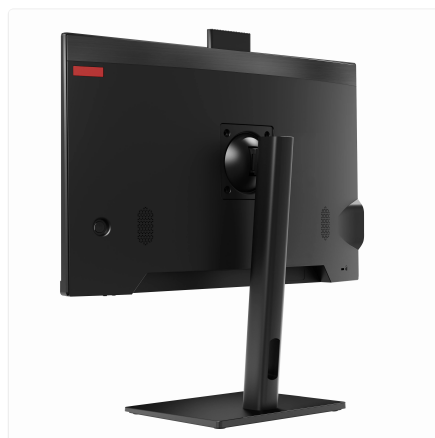

Fixed Stand

SKU: UNO24-I3_12L-16-M256-12_7-M-U-F

The streamlined hub for modern business: Introducing the Thinvent Uno All-in-One PC.

A productivity powerhouse in a single, elegant unit

Say goodbye to bulky towers and messy cables. The Thinvent Uno integrates everything into a sleek, space-saving design that brings clarity and professionalism to any environment. Its crisp 23.8-inch display is perfect for client presentations, daily operations, or digital signage, ensuring a sharp and professional image.

Ideal for demanding commercial settings

This is the dependable workhorse built for the real world. Its resilient construction and dual LAN ports make it a perfect fit for point-of-sale systems, hotel management, factory floor monitoring, or secure office workstations. It thrives where simplicity, durability, and consistent performance are paramount.

DISPLAY

Screen Size	23.8 inch
Resolution	1920 × 1080
Brightness	250 nits
Viewing Angle	Horizontal 178°, Vertical 178°
Camera	Pop up, 2 Megapixel
HDMI	1
VGA	1

AUDIO

Speakers	2 × 3 Watts
Speaker Out	1
Mic In	1