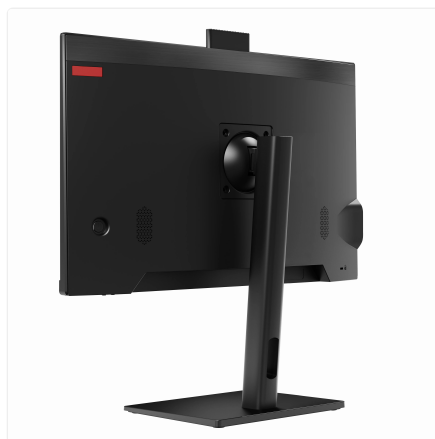

Engineered for all-day productivity