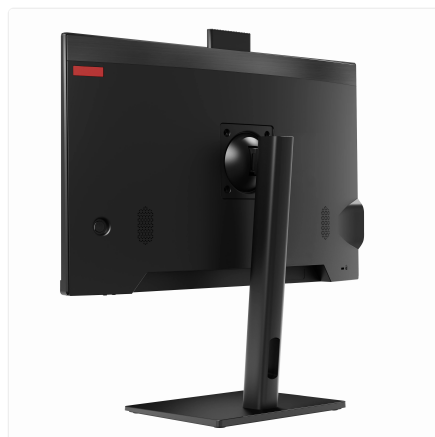

Thinvent Uno 23.8" All in One PC

Intel Core i3-1215U processor

6 core, up to 4.4 GHz, 10 MB cache

Dual LAN

32GB DDR4 RAM

128GB SSD

Dual Band WiFi

Thinix Embedded Linux

Fixed Stand

SKU: UNO24-I3_12L-32-M128-12_10-M-THINUX-F

Your complete, space-saving solution for digital signage and kiosk applications.

Streamlined for business, ready for action

This all-in-one PC is engineered for reliability in demanding commercial environments. Its robust aluminium alloy chassis and fixed stand ensure stability in high-traffic areas, while the integrated 23.8" display provides crisp, clear visuals for customer engagement and information display.

Key benefits

- Unmatched simplicity: With our Thinix™ Embedded Linux OS, enjoy a secure, stable platform that boots instantly and requires minimal IT overhead.
- Always connected: Dual Gigabit LAN ports provide network redundancy for mission-critical operations, keeping your digital signage or point-of-sale system online.

- Remote management made easy: Remotely configure, update, and troubleshoot from any web browser, dramatically reducing site visits and maintenance costs.
- Commercial-grade durability: Built from robust materials and designed for 24/7 operation in shops, restaurants, and industrial settings.

Ideal for

- Digital menu boards and retail signage
- Interactive kiosks and wayfinding systems
- Thin client and desktop virtualisation terminals
- Industrial control and monitoring stations

Experience the Thinvent difference: a purpose-built machine that just works, day in and day out.