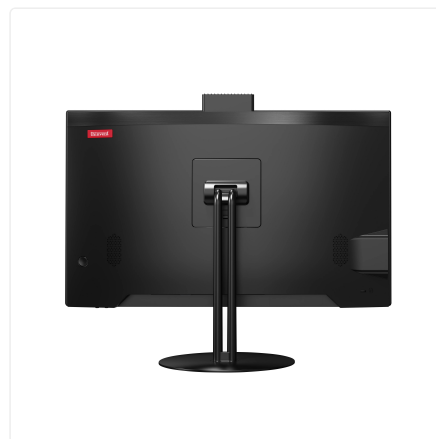

**Fixed Stand**

SKU: UNO24-I3\_12L-32-M128-12\_7-M-11P-F

Thinvent Uno24: Maximize Your Workspace with a Stunning 23.8-inch All-in-One PC

# Thinvent Uno 23.8" All in One PC

### DISPLAY

---

Screen Size	23.8 inch
Resolution	1920 × 1080
Brightness	250 nits
Viewing Angle	Horizontal 178°, Vertical 178°
Camera	Pop up, 2 Megapixel
HDMI	1
VGA	1