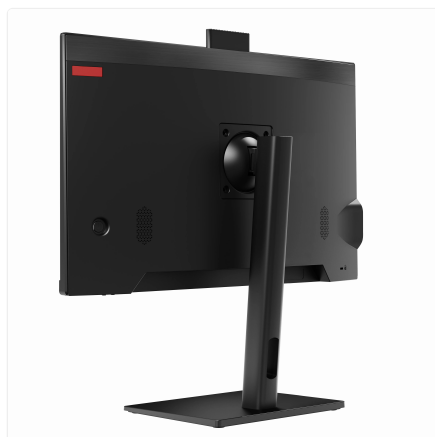

Thinvent Uno 23.8" All in One PC

Intel Core i3-1215U processor

6 core, up to 4.4 GHz, 10 MB cache

Dual LAN

32GB DDR4 RAM

256GB SSD

No WiFi

Thinix Embedded Linux

Fixed Stand

SKU: UNO24-I3_12L-32-M256-12_10-X-THINUX-F

Engineered for the long run in the busiest environments.

Thinvent Uno: Your dedicated digital hub, built for reliability where it matters most. This all-in-one PC combines a vivid 23.8" display with robust, fanless computing power, designed to deliver day-in, day-out performance without fuss.

Perfect for demanding settings

- Serve as an unshakeable point-of-sale terminal or self-service kiosk.
- Operate as a central control panel for machinery or building management systems.
- Function as a durable digital signage player or information point in public areas.
- Act as a secure, dedicated workstation for specialised industrial software.

Why choose the Uno

Uncompromising uptime: With no moving parts and a rugged aluminium alloy construction, it shrugs off dust, vibration, and continuous operation.

Streamlined and secure: The integrated Thinix operating system is built for stability and remote management, reducing IT overhead and vulnerability.

Simplified connectivity: Dual Ethernet ports offer network redundancy or segregation, ensuring your critical applications stay online.

Space-saving design: The all-in-one form factor eliminates desktop clutter, making installation in tight spaces clean and straightforward.

Invest in a workhorse designed to perform. The Thinvent Uno delivers steadfast computing power where you need it most, year after year.