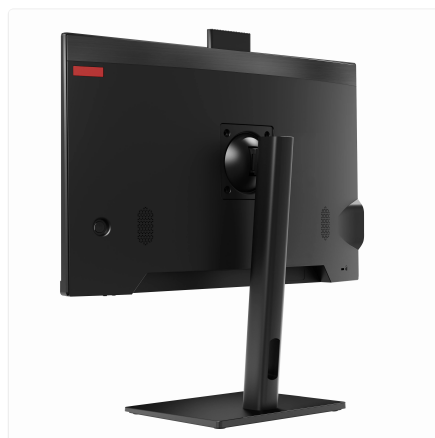

Fixed Stand

SKU: UNO24-I3_12L-32-M256-12_10-M-U-F

The streamlined hub for modern business: Introducing the Thinvent Uno All-in-One PC.

A productivity powerhouse in a single, elegant unit

Say goodbye to bulky towers and messy cables. The Thinvent Uno integrates everything into a sleek, space-saving design that brings clarity and professionalism to any environment. Its crisp 23.8-inch display is perfect for client presentations, daily operations, or digital signage, ensuring a sharp and professional image.

Ideal for demanding commercial settings

This is the dependable workhorse built for the real world. Its resilient construction and dual LAN ports make it a perfect fit for point-of-sale systems, hotel management, factory floor monitoring, or secure office workstations. It thrives where simplicity, durability, and consistent performance are paramount.

DISPLAY

Screen Size	23.8 inch
Resolution	1920 × 1080
Brightness	250 nits
Viewing Angle	Horizontal 178°, Vertical 178°
Camera	Pop up, 2 Megapixel
HDMI	1
VGA	1

AUDIO

Speakers	2 × 3 Watts
Speaker Out	1
Mic In	1