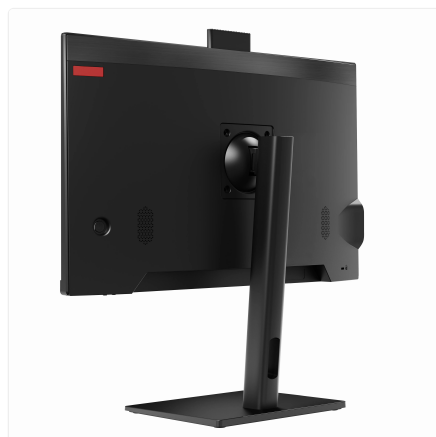

Thinvent Uno 23.8" All in One PC

Intel Core i3-1215U processor

6 core, up to 4.4 GHz, 10 MB cache

Dual LAN

32GB DDR4 RAM

512GB SSD

No WiFi

Thinix Embedded Linux

Fixed Stand

SKU: UNO24-I3_12L-32-M512-12_7-X-THINUX-F

Engineered for the long run in the busiest environments.

Thinvent Uno: Your dedicated digital hub, built for reliability where it matters most. This all-in-one PC combines a vivid 23.8" display with robust, fanless computing power, designed to deliver day-in, day-out performance without fuss.

Perfect for demanding settings

- Serve as an unshakeable point-of-sale terminal or self-service kiosk.
- Operate as a central control panel for machinery or building management systems.
- Function as a durable digital signage player or information point in public areas.
- Act as a secure, dedicated workstation for specialised industrial software.

Why choose the Uno

Uncompromising uptime: With no moving parts and a rugged aluminium alloy construction, it shrugs off dust, vibration, and continuous operation.

Streamlined and secure: The integrated Thinix operating system is built for stability and remote management, reducing IT overhead and vulnerability.

Simplified connectivity: Dual Ethernet ports offer network redundancy or segregation, ensuring your critical applications stay online.

Space-saving design: The all-in-one form factor eliminates desktop clutter, making installation in tight spaces clean and straightforward.

Invest in a workhorse designed to perform. The Thinvent Uno delivers steadfast computing power where you need it most, year after year.