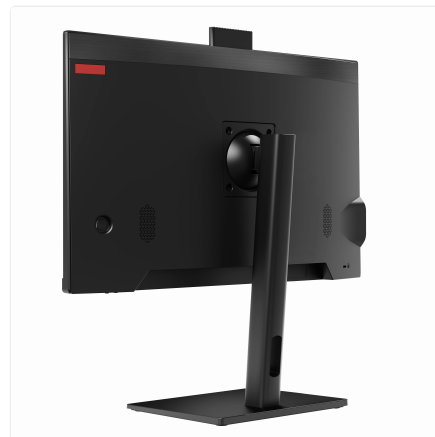

**Height Adjustable Stand**

SKU: UNO24-I3\_12L-32-M512-12\_7-M-W\_OS-HA

Thinvent Uno24: Maximize Your Workspace with a Stunning 23.8-inch All-in-One PC

# Thinvent Uno 23.8" All in One PC

### DISPLAY

---

Screen Size	23.8 inch
Resolution	1920 × 1080
Brightness	250 nits
Viewing Angle	Horizontal 178°, Vertical 178°
Camera	Pop up, 2 Megapixel
HDMI	1
VGA	1