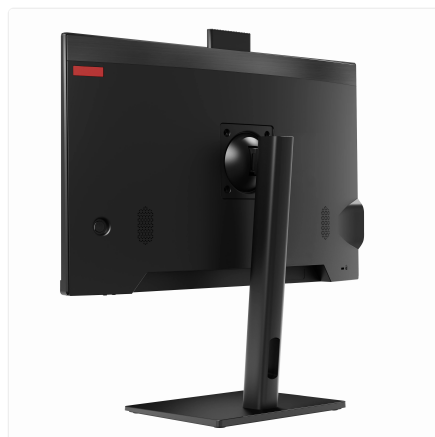

Thinvent Uno 23.8" All in One PC

Intel Core i3-1215U processor

6 core, up to 4.4 GHz, 10 MB cache

Dual LAN

4GB DDR4 RAM

1TB SSD

Dual Band WiFi

Thinix Embedded Linux

Fixed Stand

SKU: UNO24-I3_12L-4-M1024-12_7-M-THINUX-F

Your complete, space-saving solution for digital signage and kiosk applications.

Streamlined for business, ready for action

This all-in-one PC is engineered for reliability in demanding commercial environments. Its robust aluminium alloy chassis and fixed stand ensure stability in high-traffic areas, while the integrated 23.8" display provides crisp, clear visuals for customer engagement and information display.

Key benefits

- Unmatched simplicity: With our Thinix™ Embedded Linux OS, enjoy a secure, stable platform that boots instantly and requires minimal IT overhead.
- Always connected: Dual Gigabit LAN ports provide network redundancy for mission-critical operations, keeping your digital signage or point-of-sale system online.

- Remote management made easy: Remotely configure, update, and troubleshoot from any web browser, dramatically reducing site visits and maintenance costs.
- Commercial-grade durability: Built from robust materials and designed for 24/7 operation in shops, restaurants, and industrial settings.

Ideal for

- Digital menu boards and retail signage
- Interactive kiosks and wayfinding systems
- Thin client and desktop virtualisation terminals
- Industrial control and monitoring stations

Experience the Thinvent difference: a purpose-built machine that just works, day in and day out.