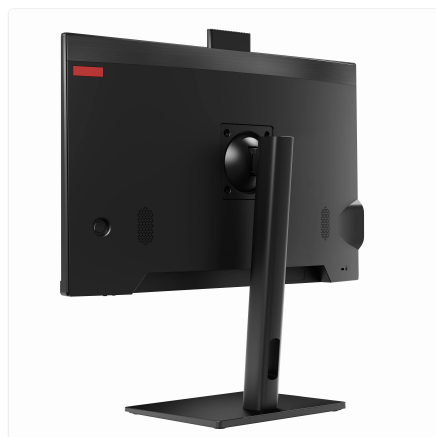

## Height Adjustable Stand

SKU: UNO24-I3\_12L-4-M128-12\_5-M-THINUX-HA

Engineered for endurance, designed for simplicity.

Meet the Thinvent® Uno 23.8" All-in-One PC, your steadfast partner for continuous operation in demanding environments. This isn't just a computer; it's a reliable workhorse built to streamline your daily tasks without fuss or failure.

- Serve as a dedicated terminal for remote access and management, keeping your operations centralised and secure.

Why choose the Uno?

Its robust, space-saving form factor declutters any workspace, from a busy workshop to a public information point. The integrated, height-adjustable stand ensures comfortable viewing all day long, reducing operator strain. With its pre-installed, optimised operating system, it boots swiftly and runs your core business applications securely and reliably, day in and day out. This is plug-and-play productivity, engineered to work where you need it most.