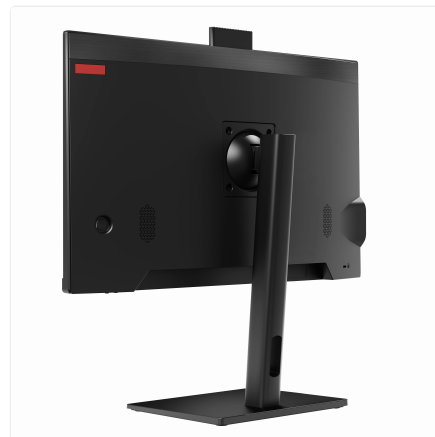

Thinvent Uno 23.8" All in One PC

Intel Core i3-1215U processor

6 core, up to 4.4 GHz, 10 MB cache

Dual LAN

64GB DDR4 RAM

1TB SSD

Dual Band WiFi

Thinix Embedded Linux

Height Adjustable Stand

SKU: UNO24-I3_12L-64-M1024-12_7-M-THINUX-HA

Thinvent Uno24: Maximize Your Workspace with a Stunning 23.8-inch All-in-One PC

Thinvent Uno 23.8" All in One PC

Specifications

PROCESSING

ENVIRONMENTAL

Operating Temperature	0°C ~ 35°C
Operating Humidity	20% ~ 80% RH, non condensing
Certifications	BIS, RoHS, ISO

PHYSICAL

Form Factor	All-in-One
Stand	Height Adjustable
Dimensions	541mm × 400mm × 55mm
Housing Material	Aluminium alloy, steel and ABS Plastic
Housing Colour	Black
Kensington Lock	Yes
Net and Gross Weight	8.49kg, 8.49kg