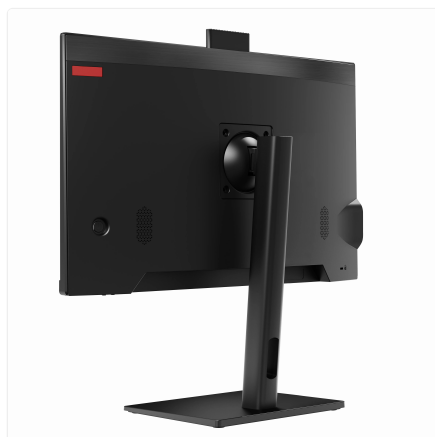

Thinvent Uno 23.8" All in One PC

Intel Core i3-1215U processor

6 core, up to 4.4 GHz, 10 MB cache

Dual LAN

64GB DDR4 RAM

128GB SSD

No WiFi

Thinix Embedded Linux

Fixed Stand

SKU: UNO24-I3_12L-64-M128-12_7-X-THINUX-F

Engineered for the long run in the busiest environments.

Thinvent Uno: Your dedicated digital hub, built for reliability where it matters most. This all-in-one PC combines a vivid 23.8" display with robust, fanless computing power, designed to deliver day-in, day-out performance without fuss.

Perfect for demanding settings

- Serve as an unshakeable point-of-sale terminal or self-service kiosk.
- Operate as a central control panel for machinery or building management systems.
- Function as a durable digital signage player or information point in public areas.
- Act as a secure, dedicated workstation for specialised industrial software.

Why choose the Uno

Uncompromising uptime: With no moving parts and a rugged aluminium alloy construction, it shrugs off dust, vibration, and continuous operation.

Streamlined and secure: The integrated Thinix operating system is built for stability and remote management, reducing IT overhead and vulnerability.

Simplified connectivity: Dual Ethernet ports offer network redundancy or segregation, ensuring your critical applications stay online.

Space-saving design: The all-in-one form factor eliminates desktop clutter, making installation in tight spaces clean and straightforward.

Invest in a workhorse designed to perform. The Thinvent Uno delivers steadfast computing power where you need it most, year after year.