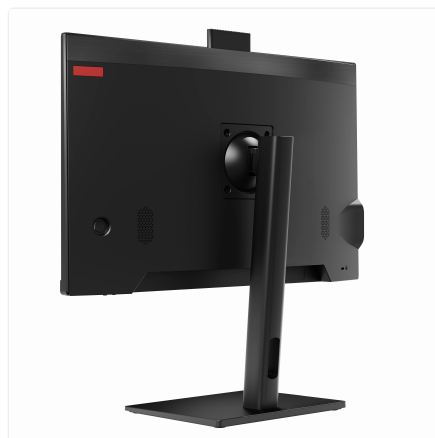

Height Adjustable Stand

SKU: UNO24-I3_12L-64-M256-12_10-X-W_OS-HA

Engineered for the long shift: the Thinvent® Uno All-in-One.

Built for demanding environments, the Uno delivers robust, reliable computing in a clean, space-saving design. It's the central hub your operations can depend on, day after day.

Ideal use cases

- The heart of your production line control station.
- A durable display for digital signage and kiosks.
- A streamlined workstation for logistics and warehouse management.
- A dependable terminal for lab environments and quality control.

Why choose the Uno All-in-One

- Unwavering reliability in a compact, all-in-one footprint, saving valuable desk and floor space.

- Engineered for continuous operation in industrial settings where downtime is not an option.
- Dual LAN ports provide critical network redundancy and flexible connectivity options.
- The height-adjustable stand ensures perfect ergonomics for any operator or installation.
- A clean, fanless design minimises dust intake and eliminates a common point of failure for silent, maintenance-free running.
- Delivered without an operating system for complete software control and seamless integration into your existing secure network.

DISPLAY

| | |
|---------------|--------------------------------|
| Screen Size | 23.8 inch |
| Resolution | 1920 × 1080 |
| Brightness | 250 nits |
| Viewing Angle | Horizontal 178°, Vertical 178° |
| Camera | Pop up, 2 Megapixel |
| HDMI | 1 |
| VGA | 1 |