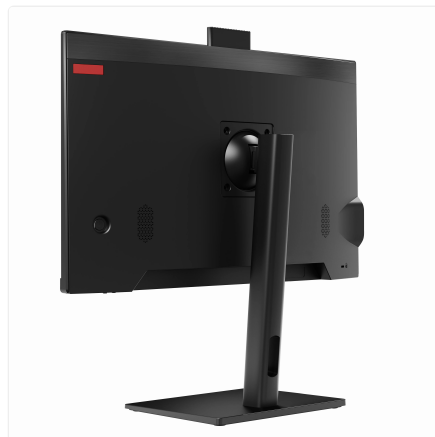

Thinvent Uno 23.8" All in One PC

Intel Core i3-1215U processor

6 core, up to 4.4 GHz, 10 MB cache

Dual LAN

64GB DDR4 RAM

256GB SSD

Dual Band WiFi

Windows 11 IoT Value

Height Adjustable Stand

SKU: UNO24-I3_12L-64-M256-12_5-M-11V-HA

Your Command Centre, Simplified: The Thinvent Uno All-in-One PC.

A sleek, integrated solution for demanding environments, the Thinvent Uno consolidates your workspace into a single, powerful unit. Engineered for 24/7 reliability, it delivers seamless performance for business-critical applications without the clutter of a traditional desktop tower.

Perfect for

- Digital signage and interactive kiosks in retail and hospitality.
- Control room stations and industrial monitoring points.
- Reception desks and public access terminals in corporate or municipal settings.

- Streamlined office workstations where space is at a premium.

Why choose the Uno?

Experience effortless multitasking and rapid application response, ensuring your operations never slow down.

Enjoy a crisp, expansive display on a fully adjustable stand for optimal viewing comfort throughout the day.

Benefit from robust connectivity with dual Ethernet ports, keeping your essential systems reliably online.

Rely on industrial-grade construction and a clean, cable-minimising design for a professional, durable installation.