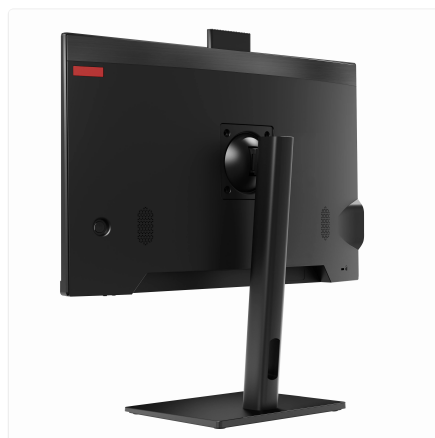

Fixed Stand

SKU: UNO24-I3_12L-64-M256-12_5-M-U-F

The streamlined hub for modern business: Introducing the Thinvent Uno All-in-One PC.

A productivity powerhouse in a single, elegant unit

Say goodbye to bulky towers and messy cables. The Thinvent Uno integrates everything into a sleek, space-saving design that brings clarity and professionalism to any environment. Its crisp 23.8-inch display is perfect for client presentations, daily operations, or digital signage, ensuring a sharp and professional image.

Ideal for demanding commercial settings

This is the dependable workhorse built for the real world. Its resilient construction and dual LAN ports make it a perfect fit for point-of-sale systems, hotel management, factory floor monitoring, or secure office workstations. It thrives where simplicity, durability, and consistent performance are paramount.

DISPLAY

Screen Size	23.8 inch
Resolution	1920 × 1080
Brightness	250 nits
Viewing Angle	Horizontal 178°, Vertical 178°
Camera	Pop up, 2 Megapixel
HDMI	1
VGA	1

AUDIO

Speakers	2 × 3 Watts
Speaker Out	1
Mic In	1