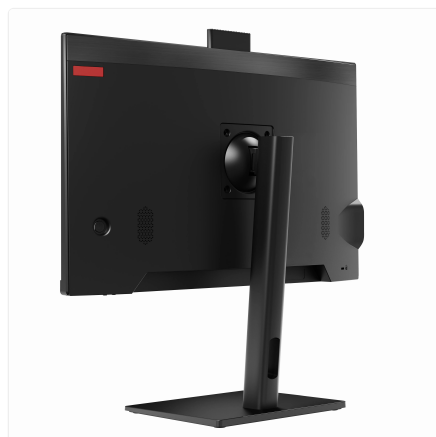

Thinvent Uno 23.8" All in One PC

Intel Core i3-1215U processor

6 core, up to 4.4 GHz, 10 MB cache

Dual LAN

64GB DDR4 RAM

512GB SSD

No WiFi

Thinix Embedded Linux

Fixed Stand

SKU: UNO24-I3_12L-64-M512-12_5-X-THINUX-F

Engineered for the long run in the busiest environments.

Thinvent Uno: Your dedicated digital hub, built for reliability where it matters most. This all-in-one PC combines a vivid 23.8" display with robust, fanless computing power, designed to deliver day-in, day-out performance without fuss.

Perfect for demanding settings

- Serve as an unshakeable point-of-sale terminal or self-service kiosk.
- Operate as a central control panel for machinery or building management systems.
- Function as a durable digital signage player or information point in public areas.
- Act as a secure, dedicated workstation for specialised industrial software.

Why choose the Uno

Uncompromising uptime: With no moving parts and a rugged aluminium alloy construction, it shrugs off dust, vibration, and continuous operation.

Streamlined and secure: The integrated Thinix operating system is built for stability and remote management, reducing IT overhead and vulnerability.

Simplified connectivity: Dual Ethernet ports offer network redundancy or segregation, ensuring your critical applications stay online.

Space-saving design: The all-in-one form factor eliminates desktop clutter, making installation in tight spaces clean and straightforward.

Invest in a workhorse designed to perform. The Thinvent Uno delivers steadfast computing power where you need it most, year after year.