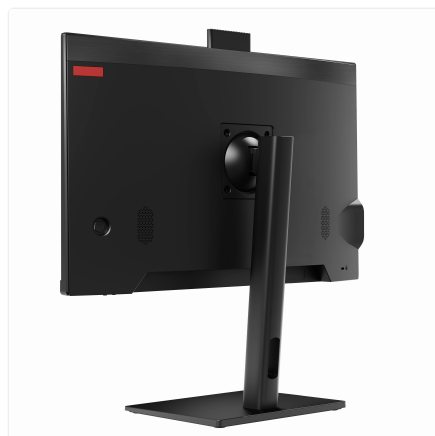

Thinvent Uno 23.8" All in One PC

Intel Core i3-1215U processor

6 core, up to 4.4 GHz, 10 MB cache

Dual LAN

64GB DDR4 RAM

512GB SSD

Dual Band WiFi

Windows 11 IoT Value

Height Adjustable Stand

SKU: UNO24-I3_12L-64-M512-12_5-M-11V-HA

Your Command Centre, Simplified: The Thinvent Uno All-in-One PC.

A sleek, integrated solution for demanding environments, the Thinvent Uno consolidates your workspace into a single, powerful unit. Engineered for 24/7 reliability, it delivers seamless performance for business-critical applications without the clutter of a traditional desktop tower.

Perfect for

- Digital signage and interactive kiosks in retail and hospitality.
- Control room stations and industrial monitoring points.
- Reception desks and public access terminals in corporate or municipal settings.

- Streamlined office workstations where space is at a premium.

Why choose the Uno?

Experience effortless multitasking and rapid application response, ensuring your operations never slow down.

Enjoy a crisp, expansive display on a fully adjustable stand for optimal viewing comfort throughout the day.

Benefit from robust connectivity with dual Ethernet ports, keeping your essential systems reliably online.

Rely on industrial-grade construction and a clean, cable-minimising design for a professional, durable installation.