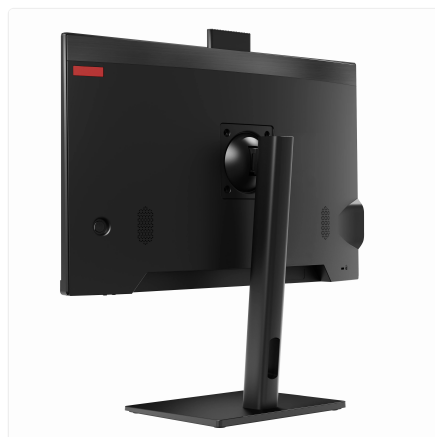

Thinvent Uno 23.8" All in One PC

Intel Core i3-1215U processor

6 core, up to 4.4 GHz, 10 MB cache

Dual LAN

8GB DDR4 RAM

1TB SSD

No WiFi

Thinix Embedded Linux

Fixed Stand

SKU: UNO24-I3_12L-8-M1024-12_10-X-THINUX-F

Engineered for the long run in the busiest environments.

Thinvent Uno: Your dedicated digital hub, built for reliability where it matters most. This all-in-one PC combines a vivid 23.8" display with robust, fanless computing power, designed to deliver day-in, day-out performance without fuss.

Perfect for demanding settings

- Serve as an unshakeable point-of-sale terminal or self-service kiosk.
- Operate as a central control panel for machinery or building management systems.
- Function as a durable digital signage player or information point in public areas.
- Act as a secure, dedicated workstation for specialised industrial software.

Why choose the Uno

Uncompromising uptime: With no moving parts and a rugged aluminium alloy construction, it shrugs off dust, vibration, and continuous operation.

Streamlined and secure: The integrated Thinix operating system is built for stability and remote management, reducing IT overhead and vulnerability.

Simplified connectivity: Dual Ethernet ports offer network redundancy or segregation, ensuring your critical applications stay online.

Space-saving design: The all-in-one form factor eliminates desktop clutter, making installation in tight spaces clean and straightforward.

Invest in a workhorse designed to perform. The Thinvent Uno delivers steadfast computing power where you need it most, year after year.