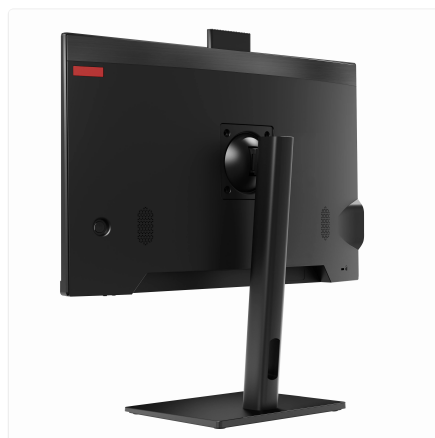

Fixed Stand

SKU: UNO24-I3_12L-8-M128-12_10-M-U-F

The streamlined hub for modern business: Introducing the Thinvent Uno All-in-One PC.

A productivity powerhouse in a single, elegant unit

Say goodbye to bulky towers and messy cables. The Thinvent Uno integrates everything into a sleek, space-saving design that brings clarity and professionalism to any environment. Its crisp 23.8-inch display is perfect for client presentations, daily operations, or digital signage, ensuring a sharp and professional image.

Ideal for demanding commercial settings

This is the dependable workhorse built for the real world. Its resilient construction and dual LAN ports make it a perfect fit for point-of-sale systems, hotel management, factory floor monitoring, or secure office workstations. It thrives where simplicity, durability, and consistent performance are paramount.

DISPLAY

Screen Size	23.8 inch
Resolution	1920 × 1080
Brightness	250 nits
Viewing Angle	Horizontal 178°, Vertical 178°
Camera	Pop up, 2 Megapixel
HDMI	1
VGA	1

AUDIO

Speakers	2 × 3 Watts
Speaker Out	1
Mic In	1