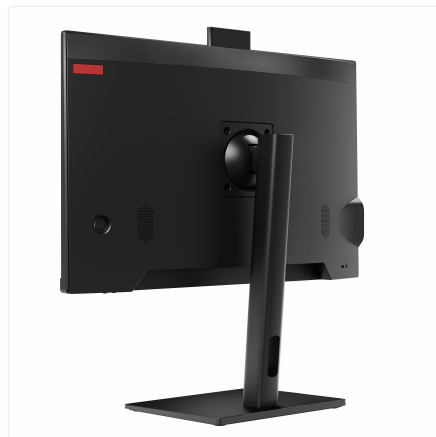

### Built to Adapt and Secure

The height-adjustable stand ensures comfortable viewing all day long, reducing operator strain. With dual Ethernet ports for network redundancy and a robust, lockable design, it provides the connectivity and physical security essential for business-critical applications. Experience dependable computing, day in and day out. Choose the Thinvent Uno.