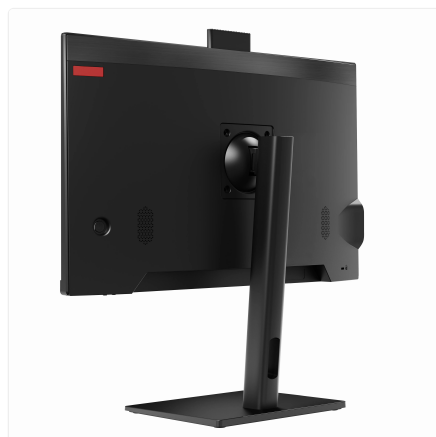

Thinvent Uno 23.8" All in One PC

Intel Core i3-1215U processor

6 core, up to 4.4 GHz, 10 MB cache

Dual LAN

8GB DDR4 RAM

256GB SSD

No WiFi

Thinix Embedded Linux

Fixed Stand

SKU: UNO24-I3_12L-8-M256-12_7-X-THINUX-F

Engineered for the long run in the busiest environments.

Thinvent Uno: Your dedicated digital hub, built for reliability where it matters most. This all-in-one PC combines a vivid 23.8" display with robust, fanless computing power, designed to deliver day-in, day-out performance without fuss.

Perfect for demanding settings

- Serve as an unshakeable point-of-sale terminal or self-service kiosk.
- Operate as a central control panel for machinery or building management systems.
- Function as a durable digital signage player or information point in public areas.
- Act as a secure, dedicated workstation for specialised industrial software.

Why choose the Uno

Uncompromising uptime: With no moving parts and a rugged aluminium alloy construction, it shrugs off dust, vibration, and continuous operation.

Streamlined and secure: The integrated Thinix operating system is built for stability and remote management, reducing IT overhead and vulnerability.

Simplified connectivity: Dual Ethernet ports offer network redundancy or segregation, ensuring your critical applications stay online.

Space-saving design: The all-in-one form factor eliminates desktop clutter, making installation in tight spaces clean and straightforward.

Invest in a workhorse designed to perform. The Thinvent Uno delivers steadfast computing power where you need it most, year after year.