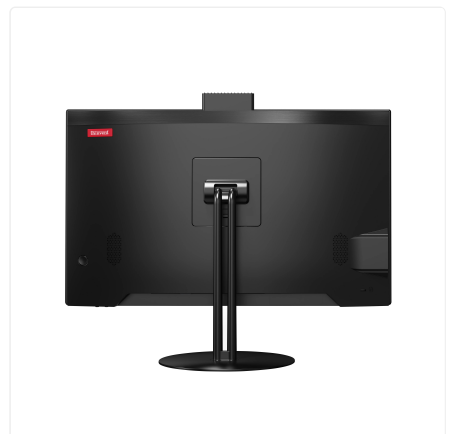

Thinvent Uno 23.8" All in One PC

Intel Core i3-1315U processor

6 core, up to 4.5 GHz, 10 MB cache

16GB DDR4 RAM

1TB SSD

No WiFi

Thinix Embedded Linux

Fixed Stand

SKU: UNO24-I3_13-16-M1024-12_5-X-THINUX-F

Your Enterprise Powerhouse: Performance, Security, and Simplicity in One.

Designed for peak performance and unwavering security, the Thinvent® Uno is your ultimate professional workstation. Experience lightning-fast responsiveness and seamless multitasking thanks to its powerful Intel® Core™ i3-1315U processor with 6 cores, clocking up to 4.5 GHz, complemented by 16GB DDR4 RAM and a rapid 512GB SSD.

Visuals and Connectivity

Immerse yourself in crystal-clear Full HD visuals on the expansive 23.8-inch display, offering wide 178° viewing angles and 250 nits brightness for a vibrant experience. Connectivity is robust and reliable, featuring

- Multiple USB 3.2 and 2.0 ports
- HDMI and VGA for versatile dual display setups
- Blazing-fast 1000 Mbps Ethernet for stable network access
- A privacy-conscious pop-up 2 Megapixel camera
- Integrated 2x3W speakers, speaker out, and mic in

Thinvent® Thinix™ Embedded Linux

At its heart, the Thinvent® Uno runs on Thinvent® Thinix™ Embedded Linux, providing

- Enhanced security and stability for critical operations
- Built-in Chromium and Mozilla Firefox browsers
- Comprehensive remote management tools including RDP 10, Putty, SSH, and VNC shadowing
- Browser-based remote management
- Support for Java, Python, and glibc based location applications
- Essential productivity with LibreOffice and a PDF viewer
- Multimedia player with MPEG4 support
- SIP video and voice over IP capabilities