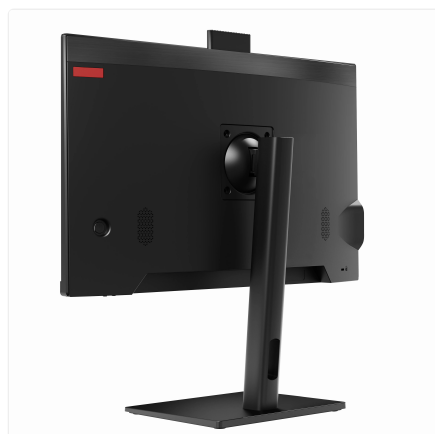

Thinvent Uno 23.8" All in One PC

Intel Core i3-1315U processor

6 core, up to 4.5 GHz, 10 MB cache

16GB DDR4 RAM

128GB SSD

No WiFi

Thinix Embedded Linux

Fixed Stand

SKU: UNO24-I3_13-16-M128-12_10-X-THINUX-F

Your Enterprise Powerhouse: Performance, Security, and Simplicity in One.

Designed for peak performance and unwavering security, the Thinvent® Uno is your ultimate professional workstation. Experience lightning-fast responsiveness and seamless multitasking thanks to its powerful Intel® Core™ i3-1315U processor with 6 cores, clocking up to 4.5 GHz, complemented by 16GB DDR4 RAM and a rapid 512GB SSD.

Visuals and Connectivity

Immerse yourself in crystal-clear Full HD visuals on the expansive 23.8-inch display, offering wide 178° viewing angles and 250 nits brightness for a vibrant experience. Connectivity is robust and reliable, featuring

- Multiple USB 3.2 and 2.0 ports
- HDMI and VGA for versatile dual display setups
- Blazing-fast 1000 Mbps Ethernet for stable network access
- A privacy-conscious pop-up 2 Megapixel camera
- Integrated 2x3W speakers, speaker out, and mic in

Thinvent® Thinix™ Embedded Linux

At its heart, the Thinvent® Uno runs on Thinvent® Thinix™ Embedded Linux, providing

- Enhanced security and stability for critical operations
- Built-in Chromium and Mozilla Firefox browsers
- Comprehensive remote management tools including RDP 10, Putty, SSH, and VNC shadowing
- Browser-based remote management
- Support for Java, Python, and glibc based location applications
- Essential productivity with LibreOffice and a PDF viewer
- Multimedia player with MPEG4 support
- SIP video and voice over IP capabilities