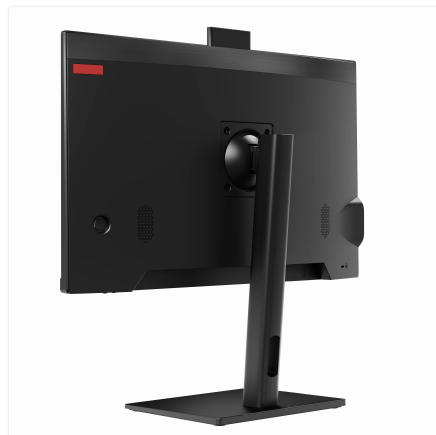

Immersive Visuals and Audio

Visually stunning, the 23.8-inch Full HD display boasts a crisp 1920 × 1080 resolution, 250 nits brightness, and an impressive 178° horizontal and vertical viewing angle, perfect for collaboration or personal enjoyment. Engage in crystal-clear video calls using the privacy-focused pop-up 2 Megapixel camera. Dual 3-Watt speakers deliver rich audio for all your needs.

Pre-loaded with Windows 11 Pro, you get enhanced productivity and security features.

Durable and Secure Design

Built with a durable Aluminium alloy, steel, and ABS plastic housing in sleek black, and secured with a Kensington Lock, the Thinvent® Uno is designed for longevity and peace of mind. Its compact dimensions (541mm × 400mm × 55mm) and fixed stand integrate beautifully into any setting. Certified with RoHS, ISO, and BIS for quality assurance.

DISPLAY

Screen Size	23.8 inch
Resolution	1920 × 1080
Brightness	250 nits
Viewing Angle	Horizontal 178°, Vertical 178°
Camera	Pop up, 2 Megapixel
HDMI	1
VGA	1

AUDIO

Speakers	2 × 3 Watts
Speaker Out	1
Mic In	1