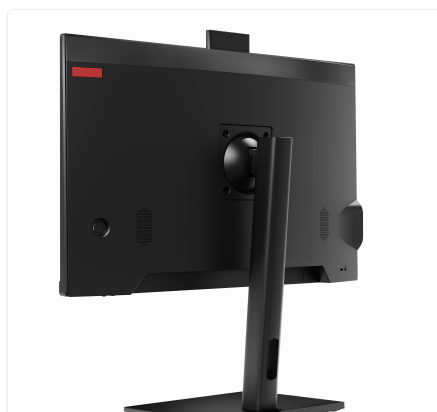

Thinvent Uno 23.8" All in One PC

Intel Core i3-1315U processor

6 core, up to 4.5 GHz, 10 MB cache

16GB DDR4 RAM

256GB SSD

Dual Band WiFi

Thinix Embedded Linux

Height Adjustable Stand

SKU: UNO24-I3_13-16-M256-12_5-M-THINUX-HA

Thinvent Uno: Your All-in-One Solution for Smart, Secure Computing.

Experience seamless productivity and robust security with the Thinvent® Uno 23.8" All-in-One PC. Designed for efficiency and manageability, this sleek device integrates powerful performance with a purpose-built operating system, making it perfect for any modern workspace.

Unmatched Performance and Visuals

- Power through your day with an Intel® Core™ i3-1315U processor, featuring 6 cores, up to 4.5 GHz, and a 10 MB cache.
- Enjoy swift application loading and responsive multitasking thanks to 16GB DDR4 RAM and a rapid 256GB SSD.
- Immerse yourself in vibrant Full HD visuals on the expansive 23.8-inch display, offering a wide 178° viewing angle and 250 nits brightness for comfortable viewing.

Secure and Smart Computing with Thinix™

- The pre-installed Thinvent® Thinix™ Embedded Linux OS provides a secure, efficient, and remotely manageable platform.
- Browse confidently with integrated Chromium and Mozilla Firefox browsers.

- Benefit from advanced remote access and management features including RDP 10 (RemoteFX, H.264/AVC), Putty, SSH, and VNC shadowing for effortless administration.
- Boost productivity with built-in LibreOffice, a PDF viewer, and multimedia player (MPEG4 support).
- Enable seamless communication with SIP video and voice over IP.
- Develop and deploy custom applications with Java, Python, and glibc based location application support.

Designed for Comfort and Connectivity